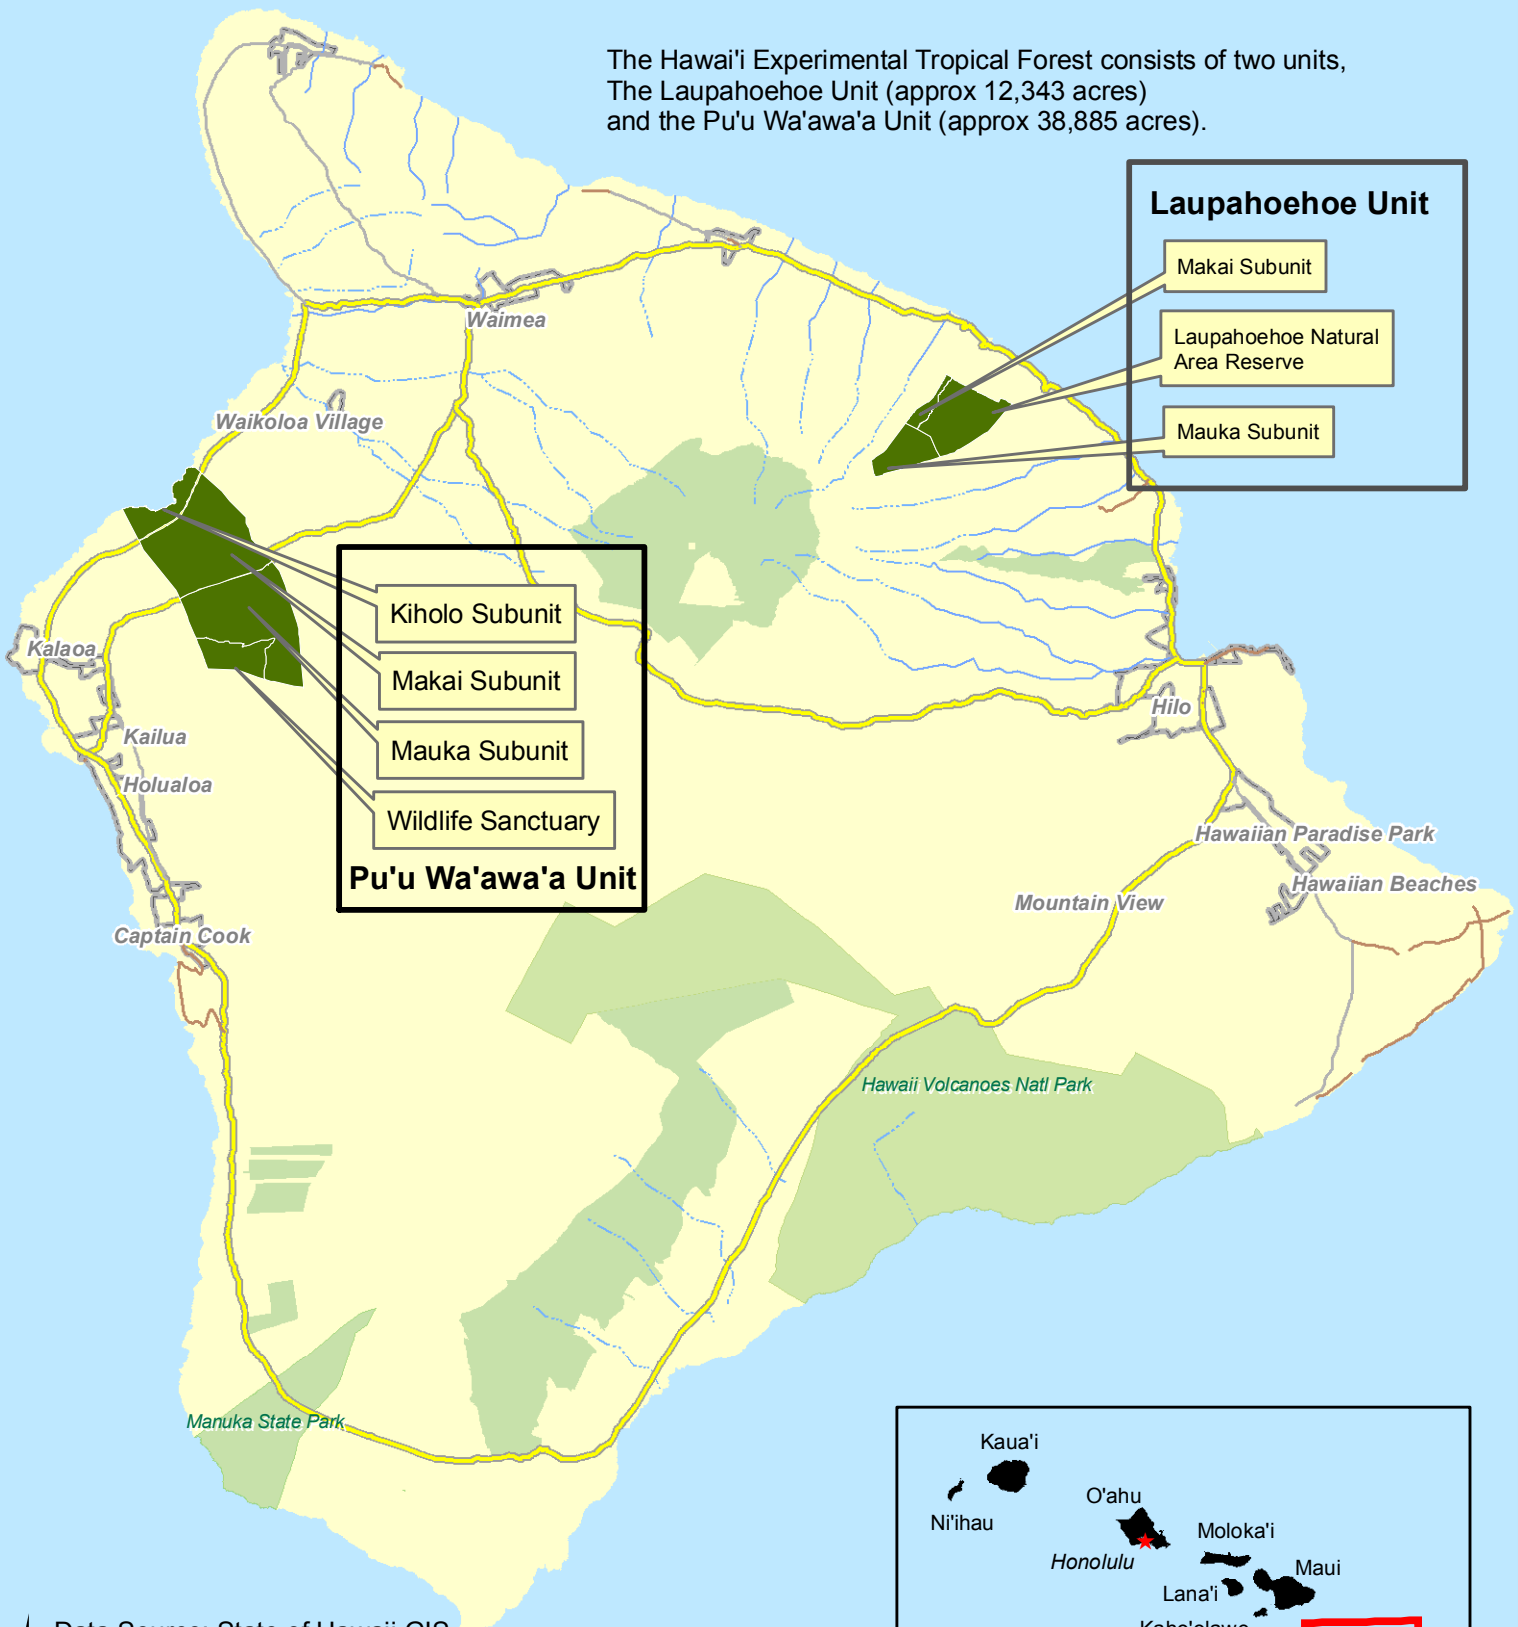

Hawai'i Experimental Tropical Forest

Established March 23, 2007

The Hawai'i Experimental Tropical Forest consists of two units, The Laupahoehoe Unit (approx 12,343 acres) and the Pu'u Wa'awa'a Unit (approx 38,885 acres).

Data Source: State of Hawaii GIS,
Department of Land and Natural Resources
Date of Production: May 23, 2007
Contact: Ronald Cannarella, DLNR
Map Number FW-070515