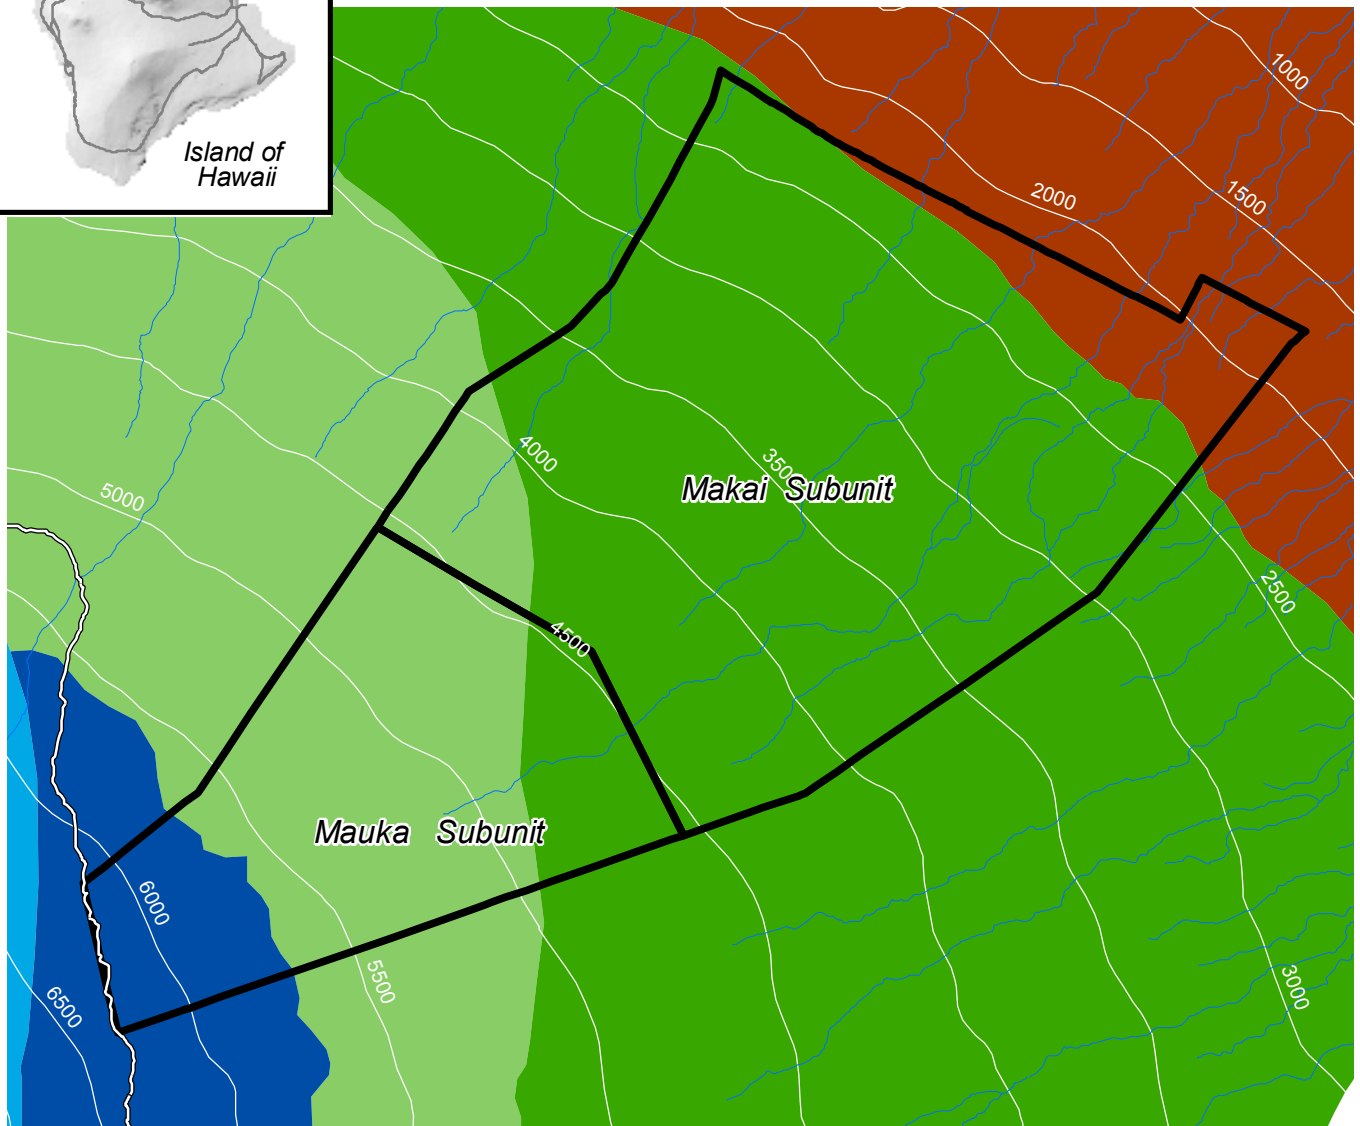

MAP 8. Laupahoehoe Wet Forest : Life Zone

Legend

-  Subtropical Basal Wet Forest
-  Subtropical Lower Montane Moist Forest
-  Subtropical Lower Montane Wet Forest
-  Subtropical Montane Moist Forest
-  Subtropical Montane Wet Forest

-  HETF Boundary
-  Secondary Road
-  500-Foot Contour
-  Stream

Data Source : Tropical Science Center Costa Rica; State of Hawaii GIS.

State of Hawaii
Department of Land and Natural Resources
Division of Forestry and Wildlife
Map No. FW - 0676 (08/2006)
Contact: Ronald Cannarella
Telephone: (808) 383-3077
Email: Ronald.J.Cannarella@hawaii.gov