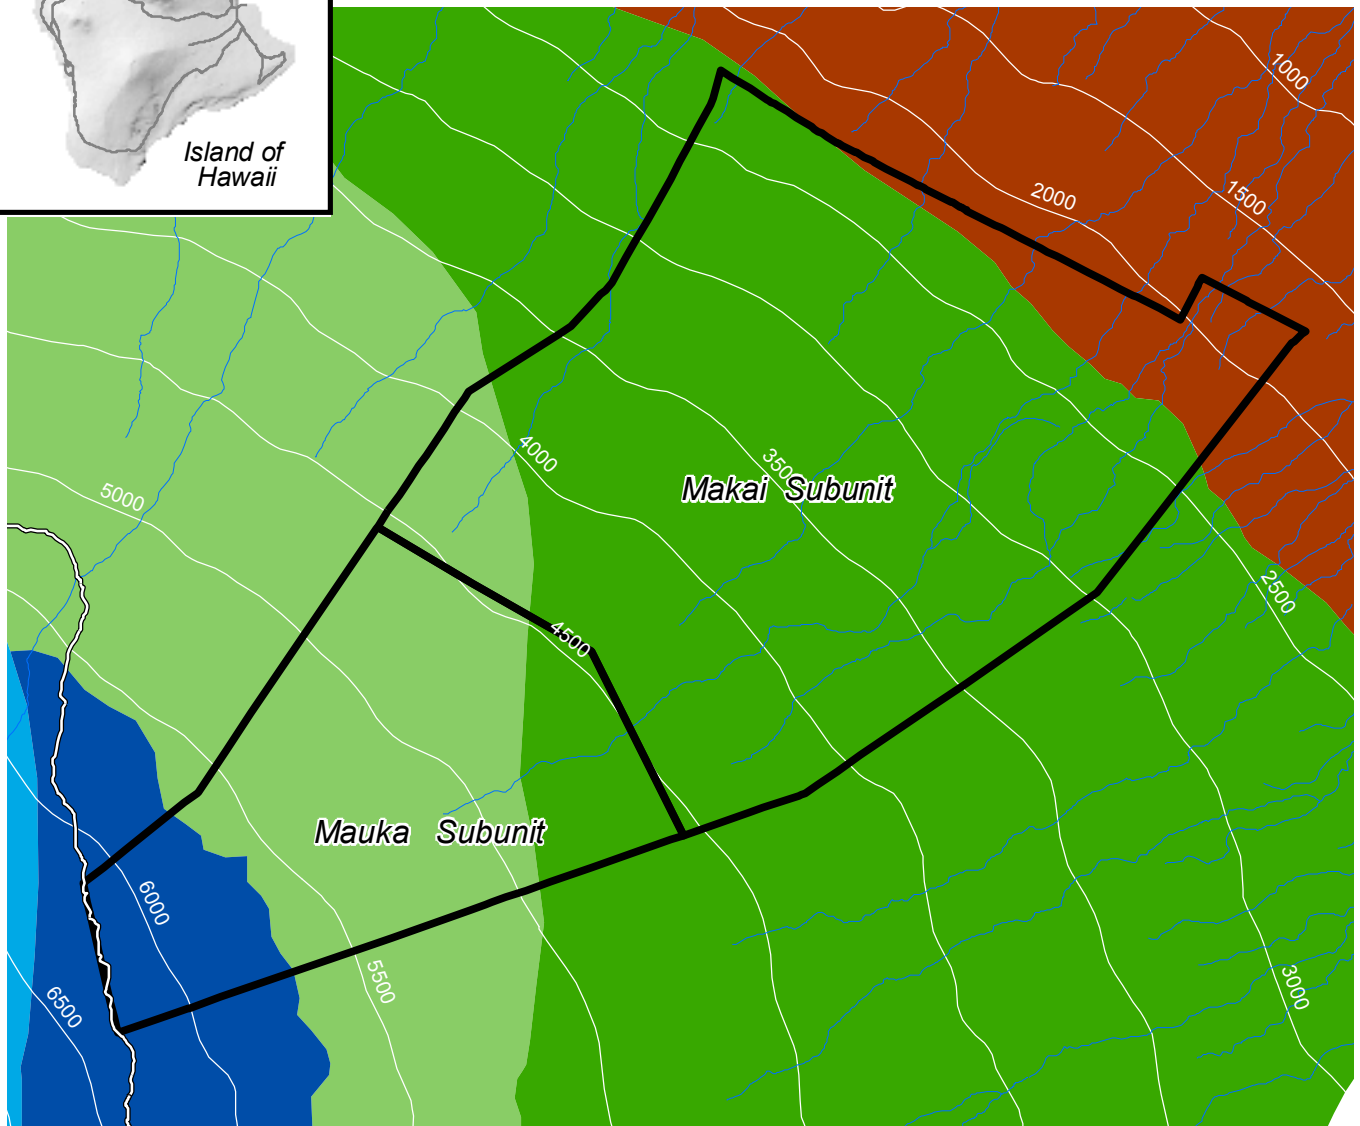

MAP 8. Laupahoehoe Wet Forest : Life Zone

Legend

-  Subtropical Basal Wet Forest
-  Subtropical Lower Montane Moist Forest
-  Subtropical Lower Montane Wet Forest
-  Subtropical Montane Moist Forest
-  Subtropical Montane Wet Forest

-  HETF Boundary
-  Secondary Road
-  500-Foot Contour
-  Stream

State of Hawaii
Department of Land and Natural Resources
Division of Forestry and Wildlife
Map No. FW - 0676 (08/2006)
Contact: Ronald Cannarella
Telephone: (808) 383-3077
Email: Ronald.J.Cannarella@hawaii.gov

Data Source : Tropical Science Center Costa Rica; State of Hawaii GIS.